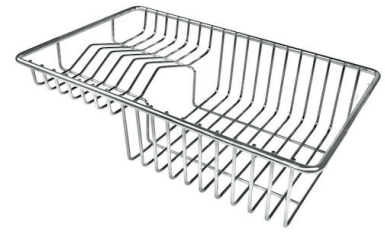

---

**Small radius** Bowls with squared shapes with a modern design and an increased capacity, for a minimal aesthetics connected with an extreme practicality.

---

## OPTIONAL ACCESSORIES

**CUVETTE PERFOREE INOX**

A154 F00

\* only in combination with the accessory  
A644 F04

**CUVETTE PLASTIQUE BLANCHE**

A153 A00

**GRILLE POR.ASSIETTES INOX  
mm214x379**

A100 C03

\* only in combination with the accessory  
A644 A01

**GRILLE PORTE-ASSIETTES INOX  
25x35**

A100 A54

\* only in combination with the accessory  
A644 F04

**PLANCHE DE DECOUPE CRYSTAL  
23x41 CM**

A631 C00