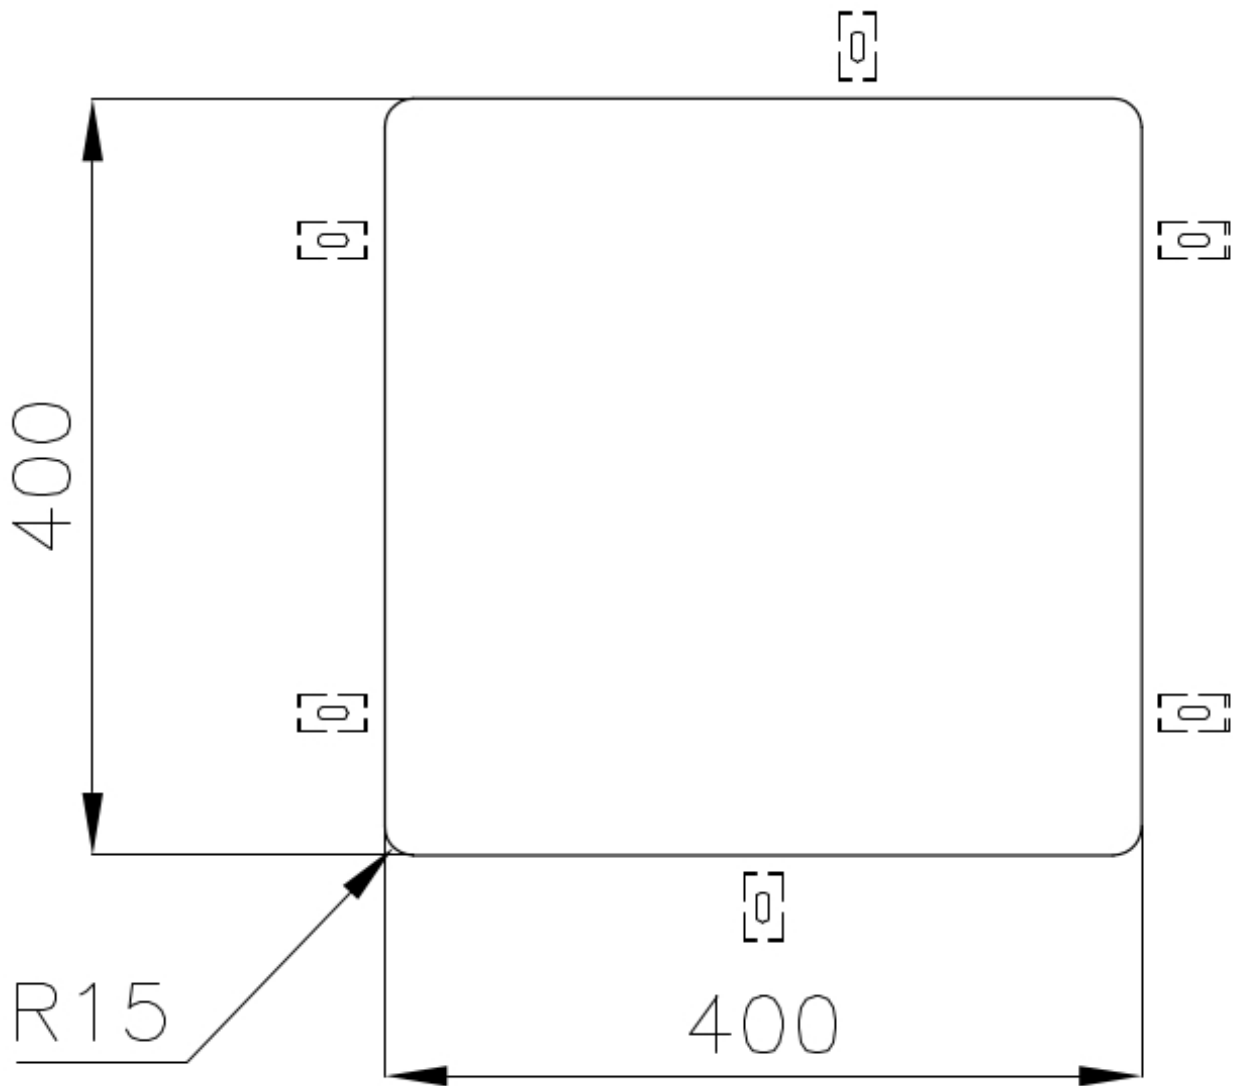

Bowl dimension 400 x 400 mm

---

Number of bowls 1 bowl

---

Waste fitting 3,5" drain

---

---

**High thickness** 1mm thick steel. A significant thickness, which guarantees the maximum sturdiness and durability.

---

**Perimetral overflow** The overflow is always a security on the Foster sinks that prevents the overflow of water in case of oversights. The perimeter drain solution improves aesthetics thanks to its square and essential shape.

## TECHNICAL DATA

Cut out size  
Dimensioni per foratura top